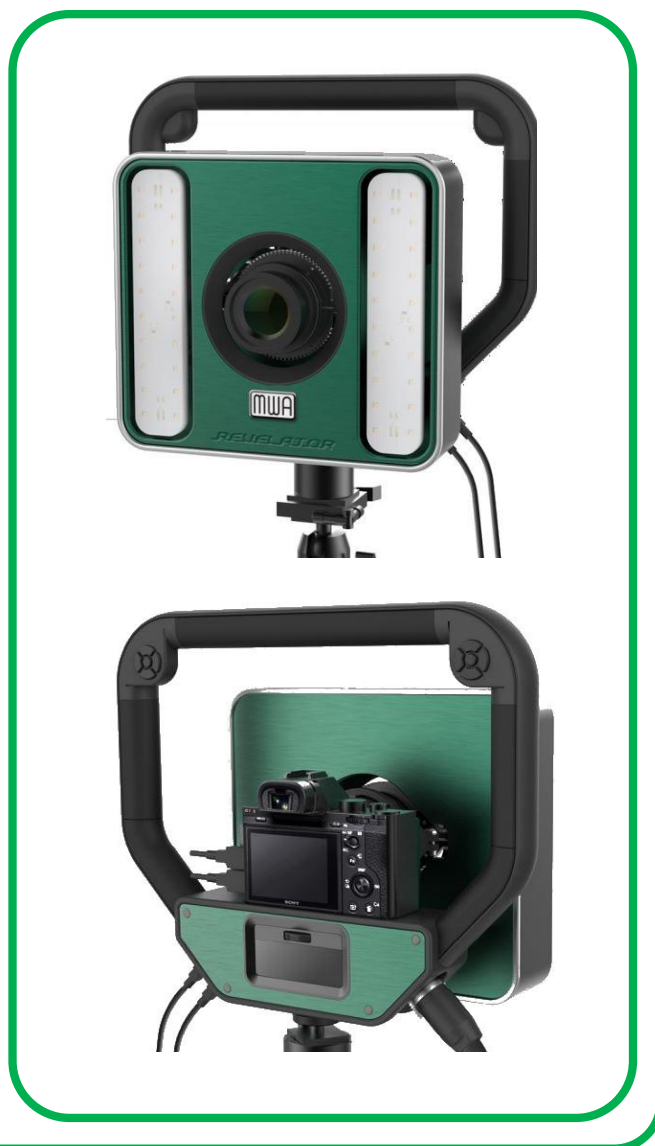

The Revelator can be used both mobile and stationary as it can be charged by its power supply or an accumulator. The Reprstand ensures a precise and safe copying.

The Revelator can be used in many sectors of fields, for example the historcal forensics. In the process of time can documents and manuscripts be damaged by chemical processing, burnings or ink which makes them illegible. Also on palimpsisted – a process in which the documents where washed and rewritten – documents the washed of text can be visualized.

Available Accessoires

- TrioPod Stand
- Case: 56x35x23 cm / 4,3 kg
- Adapter: Monitor Camera Mount
- Battery: 760 gr
- Battery bag: 90 gr
- Battery belt: 1,80 m
- Monitor: 18,2x13,8x2,3 cm / 430 gr

Measurements and weight Revelator

- Measurements Revelator: 34x27,8x17 cm (in usable condition)
- Weight of Revelator: 3,4 kg